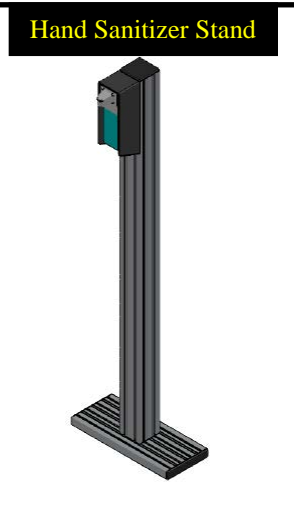

## Covid-19 Barriers & Solutions

Price points start at \$120 and work up depending on the solution required. Various sizes of each barrier are available, please contact Paletti for your solution. Custom solutions available.