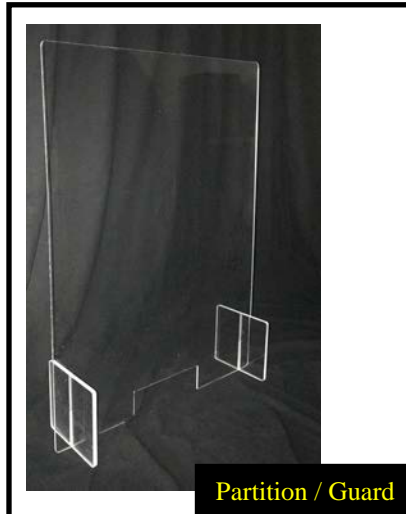

## Covid-19 Barriers & Solutions

Price points start at \$120 and work up depending on the solution required. Various sizes of each barrier are available, please contact Paletti for your solution. Custom solutions available.