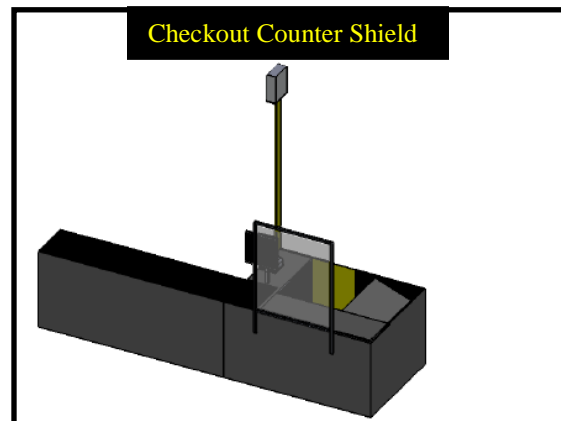

## Covid-19 Barriers & Solutions

Price points start at \$120 and work up depending on the solution required. Various sizes of each barrier are available, please contact Paletti for your solution. Custom solutions available.