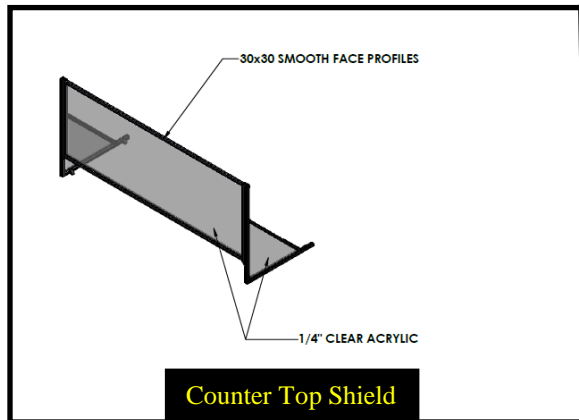

## Covid-19 Barriers & Solutions

Price points start at \$120 and work up depending on the solution required. Various sizes of each barrier are available, please contact Paletti for your solution. Custom solutions available.