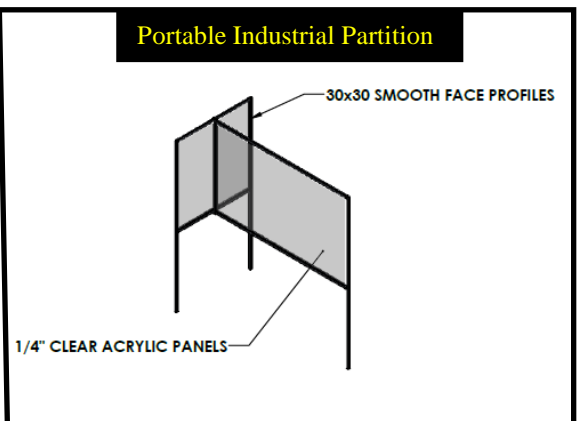

## Covid-19 Barriers & Solutions

Price points start at \$120 and work up depending on the solution required. Various sizes of each barrier are available, please contact Paletti for your solution. Custom solutions available.