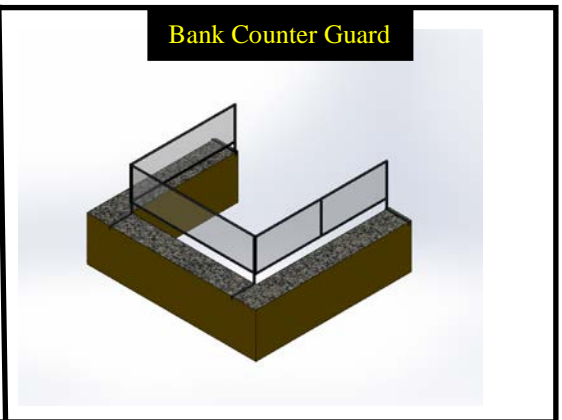

## Covid-19 Barriers & Solutions

Price points start at \$120 and work up depending on the solution required. Various sizes of each barrier are available, please contact Paletti for your solution. Custom solutions available.